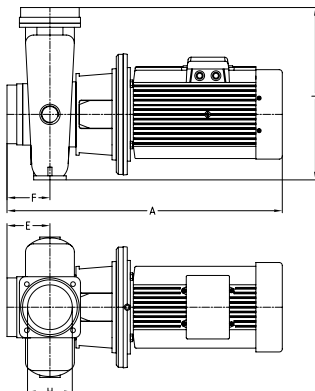

Pumps

PT750/PT750FLO 7.5kW

Pool pumps of bronze run quiet and are stable. The pump impeller is also made of bronze and it is fitted to a shaft made of acid proof stainless steel. Pool pump 7.5kW is available in two versions; with or without pre-filter. Pumps without pre-filters for various purposes where the only requirement is distributing water. Suitable for i.e. spas, circulation, solar heating, fountains and waterfalls.

The pool pump with pre-filter is equipped with a strainer basket which makes it easy to remove dirt such as leaves.

Features

- Pump housing and pump impeller made of bronze
- Pump shaft made of acid proof stainless steel
- High-quality motors
- Pre-filter made of bronze with filter basket
- Equipped with drain plug
- Two different versions. With or without pre-filter
- Third-party tested and certified

Without pre-filter

Technical data

Voltage/Ampere

Item no.	Type	kW 50Hz	Voltage	Voltage/Ampere		kg
				400/3 ~	690/3 ~	
12225	T750	7.5	400/690	13.7	7.9	108
12227	T750	7.5	400/690	13.7	7.9	79

With pre-filter

Pump capacities

Dimensions

Item no.	Type	A	B	C	D	E	F	G	H	I
12225	T750 (with pre-filter)	995	410	360	300	390	390	260	110	430
12227	T750 (without pre-filter)	720	-	360	160	115	115	260	110	430