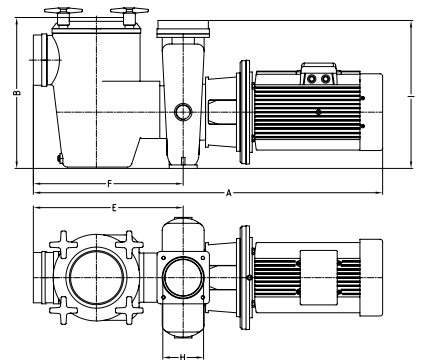

### Technical data

### Pump capacities

### Dimensions

Item no.	Type	A	B	C	D	E	F	G	H	I
12225	T750 (with pre-filter)	995	410	360	300	390	390	260	110	430
12227	T750 (without pre-filter)	720	-	360	160	115	115	260	110	430