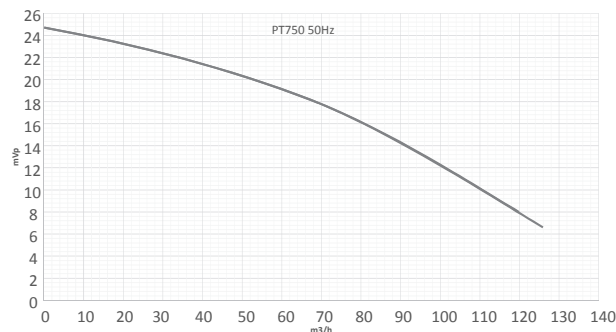

### Technical data

### Pump capacities

### Dimensions

Item no.	Type	A	B	C	D	E	F	G	H	I
12225	T750 (with pre-filter)	995	410	360	300	390	390	260	110	430
12227	T750 (without pre-filter)	720	-	360	160	115	115	260	110	430